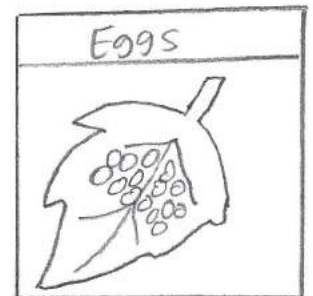

OUTDOOR GIRL

LIFE CYCLE OF A BUTTERFLY

INCOMPLETE METAMORPHOSIS

Adult
③

Nymph
②

①
Egg

OUTDOOR GIRL

COMPLETE METAMORPHOSIS